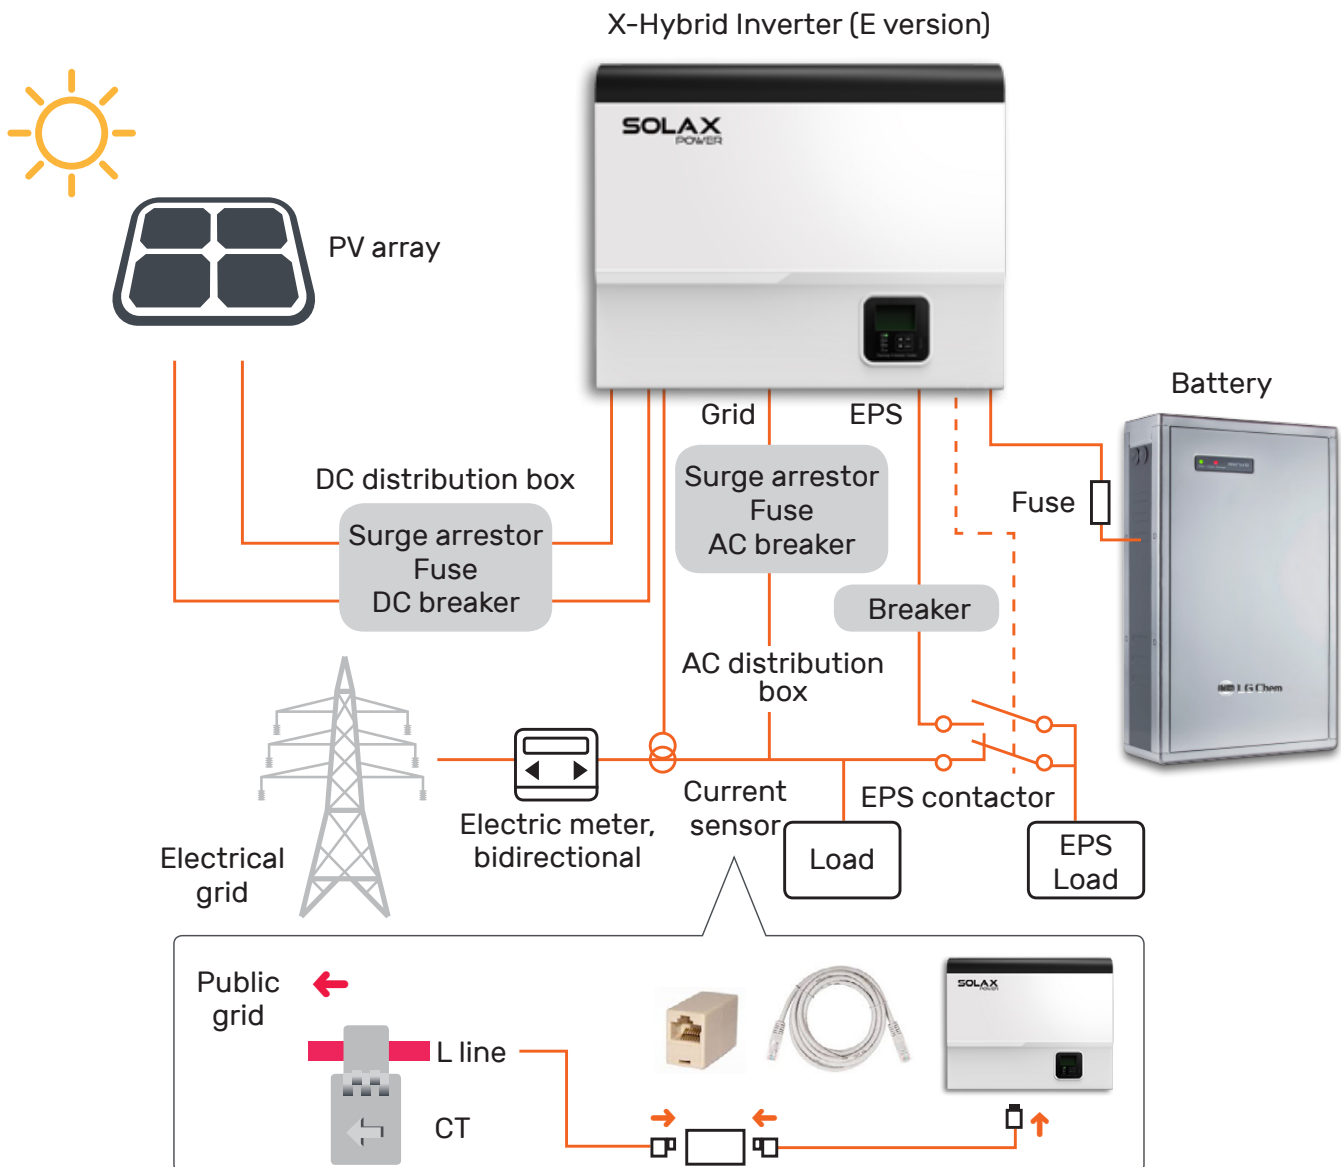

LG Chem RESU - Solax X-Hybrid Inverter

Configuration

1300 925 429

info@caresolarsolutions.com.au

Collect. Store. Save.

caresolarsolutions.com.au

All care has been taken in the preparation of this material. Care Solar Solutions Pty Ltd accepts no responsibility for any loss, damage, costs or expense (whether direct or indirect) incurred by you as a result of any errors, omissions or misrepresentation of any information on this website.